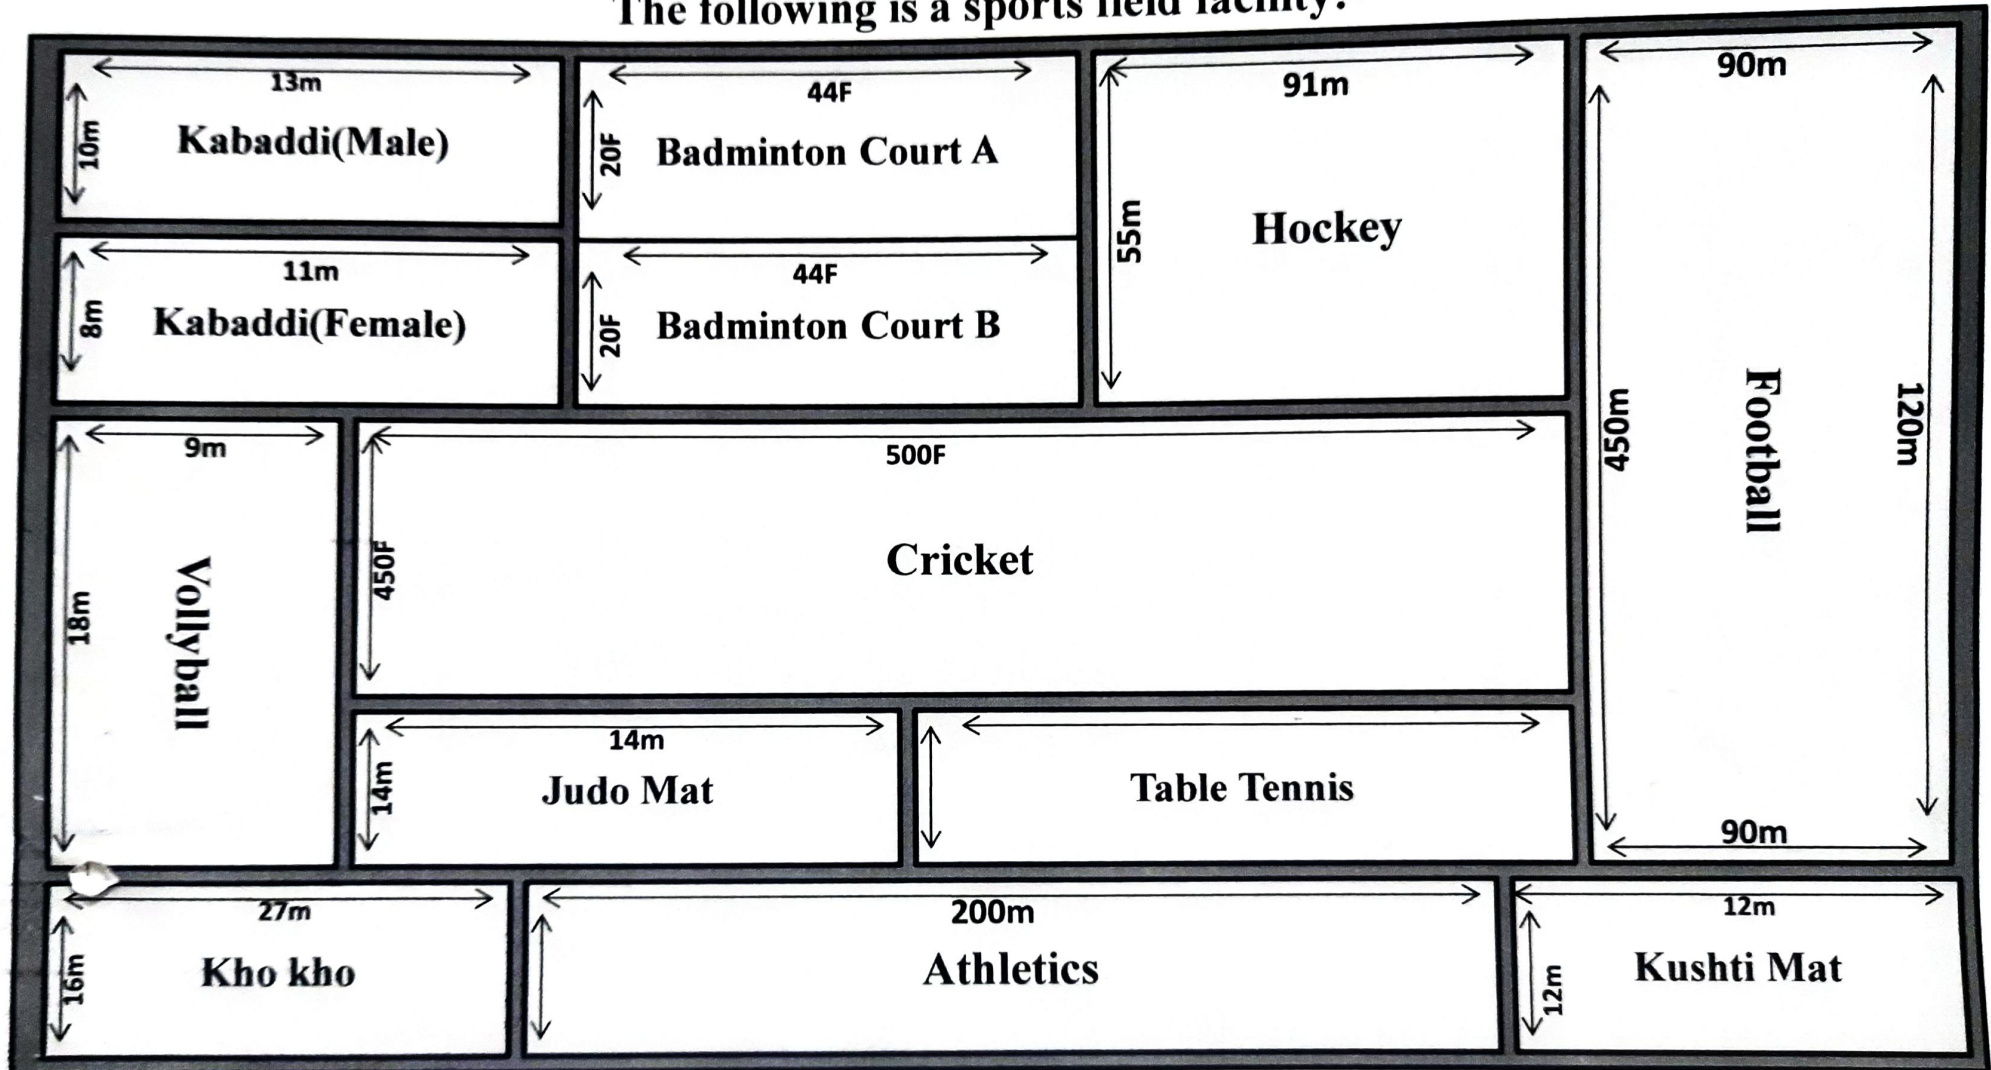

SPORTS FACILITIES- INDOOR STADIUM FOR INDOOR GAMES

FACILITIES---- YOGA CENTRE

GYM FACILITIES

4012

GOVT. T.C.L. P.G. COLLEGE, JANJGIR(C.G.)

The following is a sports field facility:-

1. Kabaddi(Male)(13*10m)
2. Kabaddi(Female)(11*8m)
3. Hockey(91*55m)
4. Badminton Court A(44*20f)
5. Badminton Court B(44*20f)
6. Kushti Mat(12*12m)
7. Cricket(450*500f)
8. Judo Mat(14*14m)
9. Kho kho(27*16f)
10. Vollyball(18*9m)
11. Table Tennis
12. Football(450*90m to 90*120m)

GOVT. T.C.L. P.G. COLLEGE, JANJGIR(C.G.)

SPORTS DEPARTMENT(MAP-LAYOUT)

1. Entrance(6.10*11F)
2. Office(11.8*9.9F)
3. Hall A(18.10*39.9F)
4. Hall B(26.3*14.11F)
5. Store Room(22*14.6F)