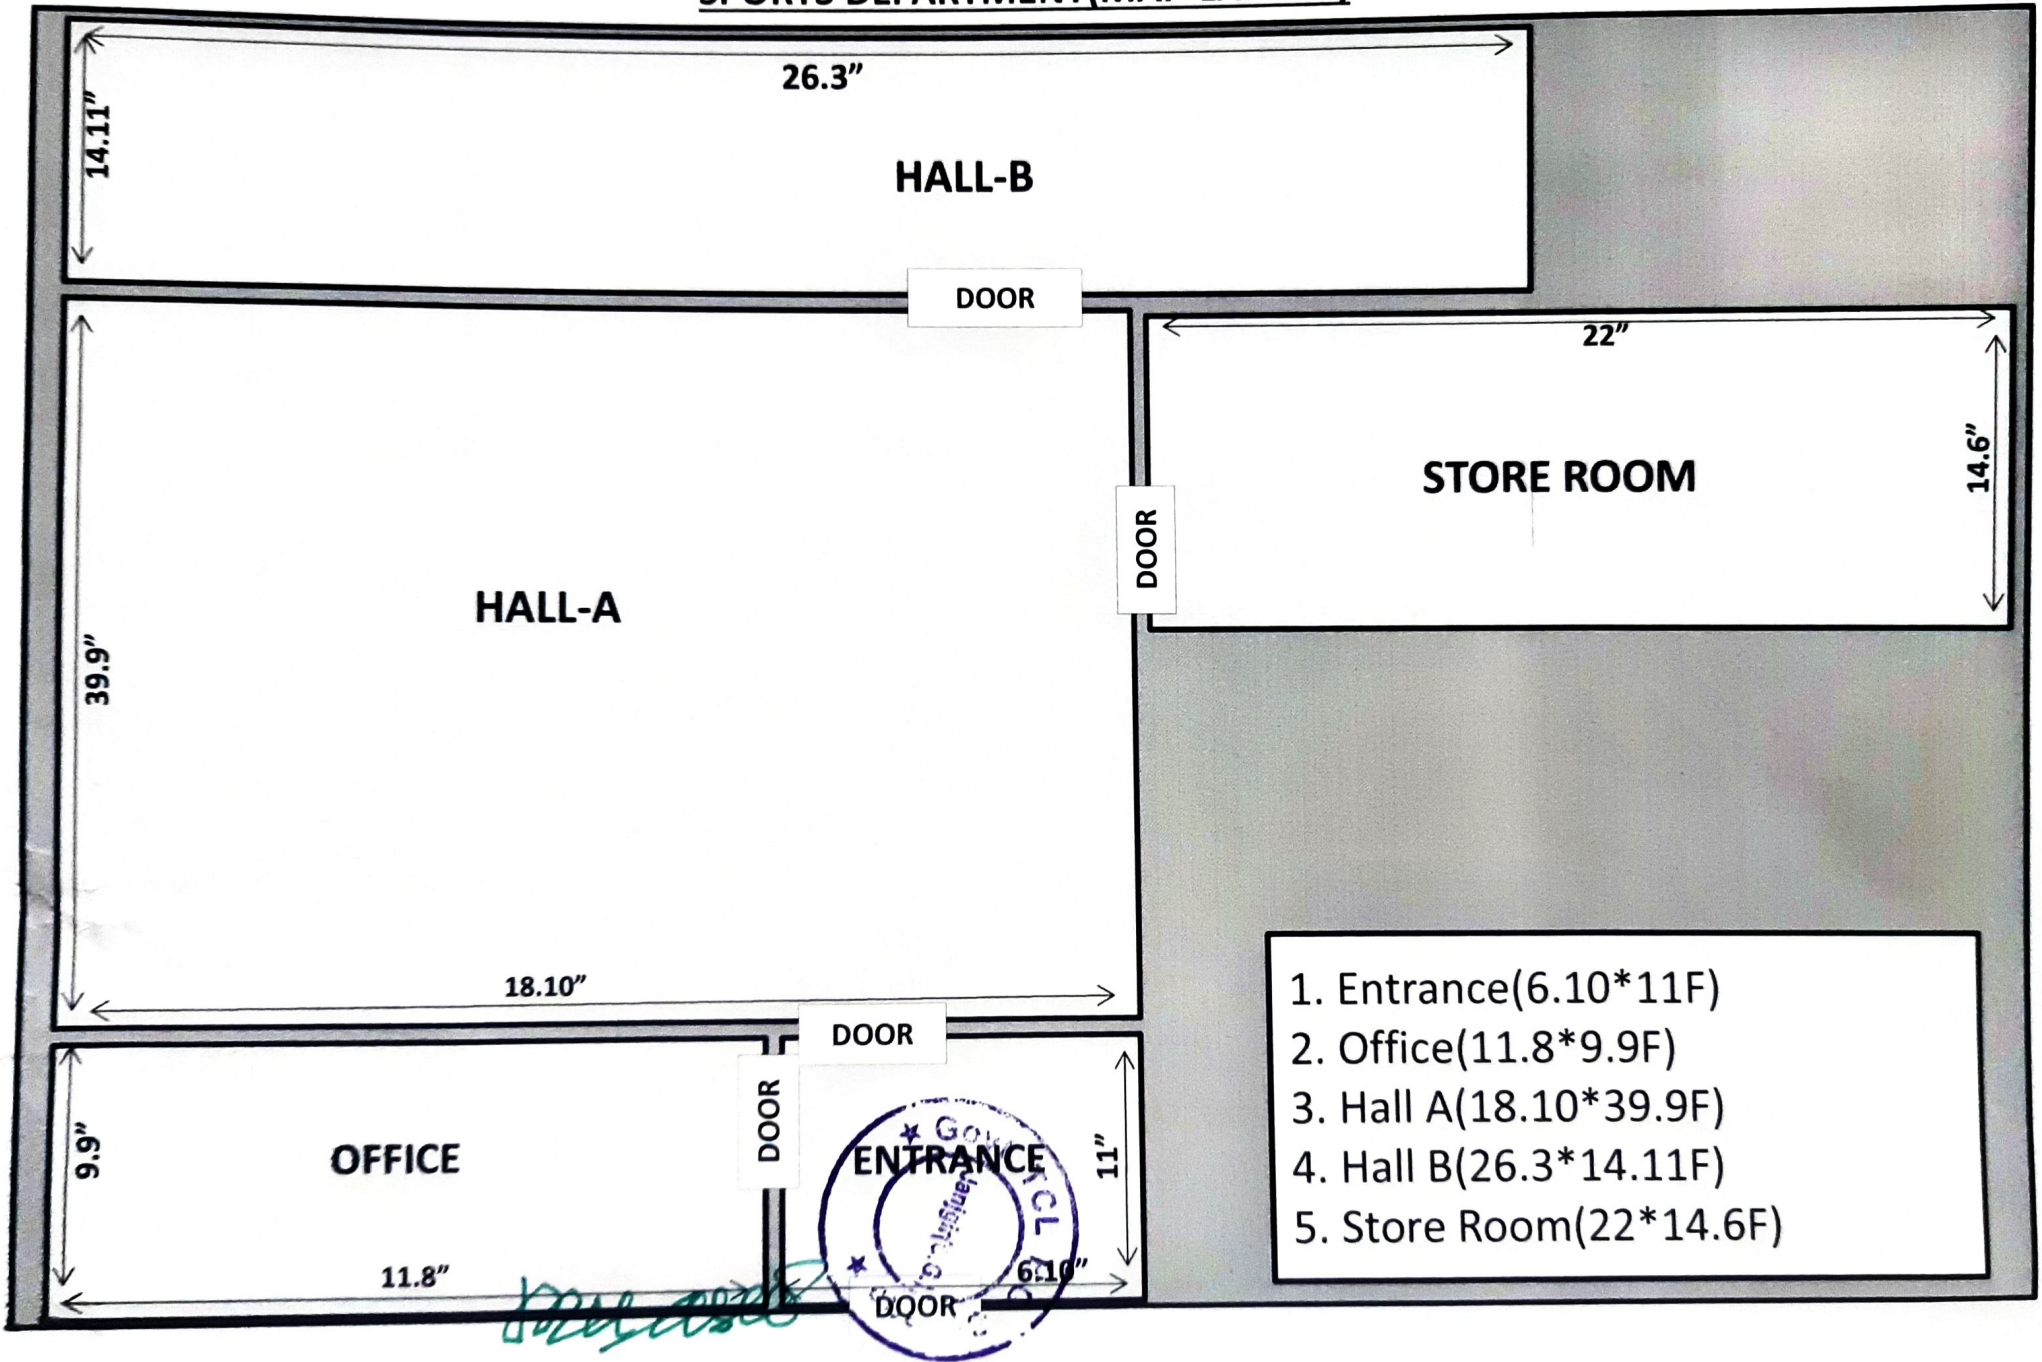

SPORTS FACILITIES- INDOOR STADIUM FOR INDOOR GAMES

FACILITIES---- YOGA CENTRE

GYM FACILITIES

4012

GOVT. T.C.L. P.G. COLLEGE, JANJGIR(C.G.)

The following is a sports field facility:-

1. Kabaddi(Male)(13*10m)
2. Kabaddi(Female)(11*8m)
3. Hockey(91*55m)
4. Badminton Court A(44*20f)
5. Badminton Court B(44*20f)
6. Kushti Mat(12*12m)
7. Cricket(450*500f)
8. Judo Mat(14*14m)
9. Kho kho(27*16f)
10. Vollyball(18*9m)
11. Table Tennis
12. Football(450*90m to 90*120m)

GOVT. T.C.L. P.G. COLLEGE, JANJGIR(C.G.)

SPORTS DEPARTMENT(MAP-LAYOUT)

1. Entrance(6.10*11F)
2. Office(11.8*9.9F)
3. Hall A(18.10*39.9F)
4. Hall B(26.3*14.11F)
5. Store Room(22*14.6F)